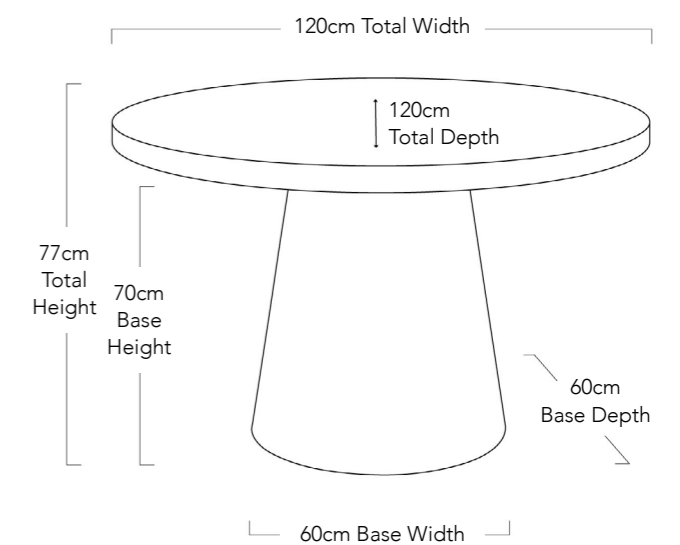

SEATING & SIDE TABLES

CAPE ROUND STOOL/SIDE TABLE
DDATCA001
H45 X D35 X W35 - Weight (kg): 18

CLIFTON ROUND STOOL
DDATCL004
H45 X D37 X W37 - Weight (kg): 22

ALFRESCO DINING

CLIFTON ROUND DINING TABLE
DDATCL002 - H75 X D120 X W120 - Weight (kg): 91

The product is strong and sturdy, and consideration should therefore be given to the weight of the item when planning access and location within the home.

COFFEE TABLES

CLIFTON ROUND COFFEE TABLE
DDATCL003
H36 X D90 X W90 - Weight (kg): 69

BANTRY GEO COFFEE TABLE
DDATBA001
H39 X D90 X W56 - Weight (kg): 37

OVAL DINING

CLIFTON OVAL DINING TABLE

DDATCL001

H76 X D200 X W90 - Weight (kg): 178